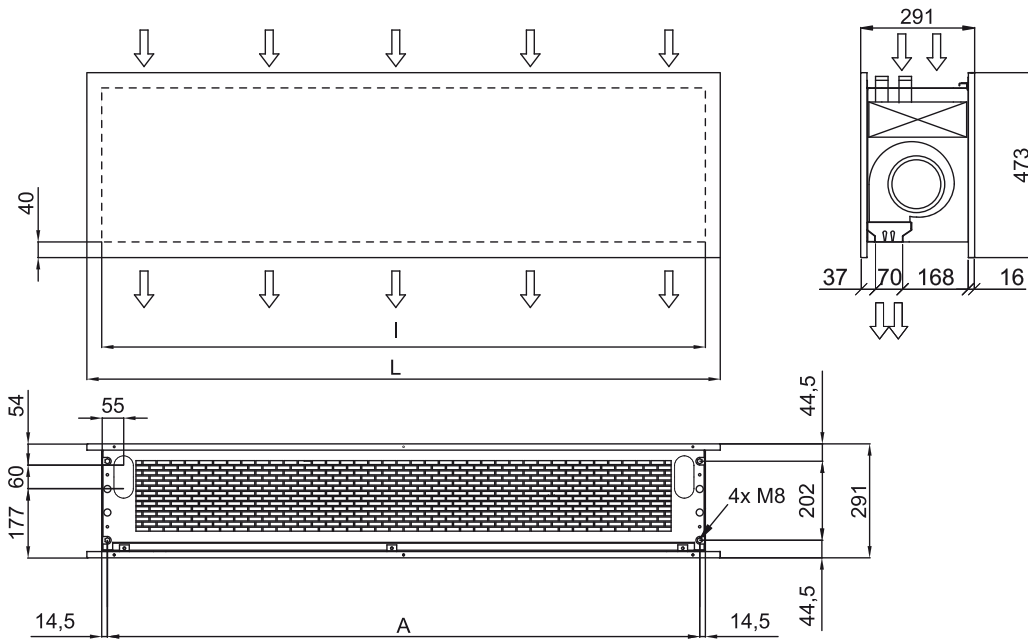

Warmtepomp - VRV

Model	(m ³ /h)	(m)
ZEN ECG 3000 VRV25-DA	-	
ZEN ECG 3000 VRV29-DA	-	

60Hz

Warmtepomp - DX

Model	(m ³ /h)	(m)
ZEN ECG 1000 DX10-DA	5/8" - 3/8"	
ZEN ECG 1500 DX13-DA	5/8" - 3/8"	
ZEN ECG 1500 DX15-DA	5/8" - 3/8"	
ZEN ECG 2000 DX24-DA	3/4" - 3/8"	
ZEN ECG 2500 DX25-DA	3/4" - 3/8"	
ZEN ECG 2500 DX29-DA	7/8" - 3/8"	

Warmtepomp - VRV

Model	(m ³ /h)	(m)
ZEN ECG 1000 VRV10-DA	5/8" - 3/8"	
ZEN ECG 1500 VRV13-DA	5/8" - 3/8"	
ZEN ECG 1500 VRV15-DA	5/8" - 3/8"	
ZEN ECG 2000 VRV20-DA	3/4" - 3/8"	
ZEN ECG 2000 VRV24-DA	3/4" - 3/8"	
ZEN ECG 2500 VRV25-DA	3/4" - 3/8"	
ZEN ECG 2500 VRV29-DA	7/8" - 3/8"	

Afmetingen

	L	I	A
Zen 1000	1220	1140	1115
Zen 1500	1620	1544	1515
Zen 2000	2120	2044	2015
Zen 2500	2620	2544	2515